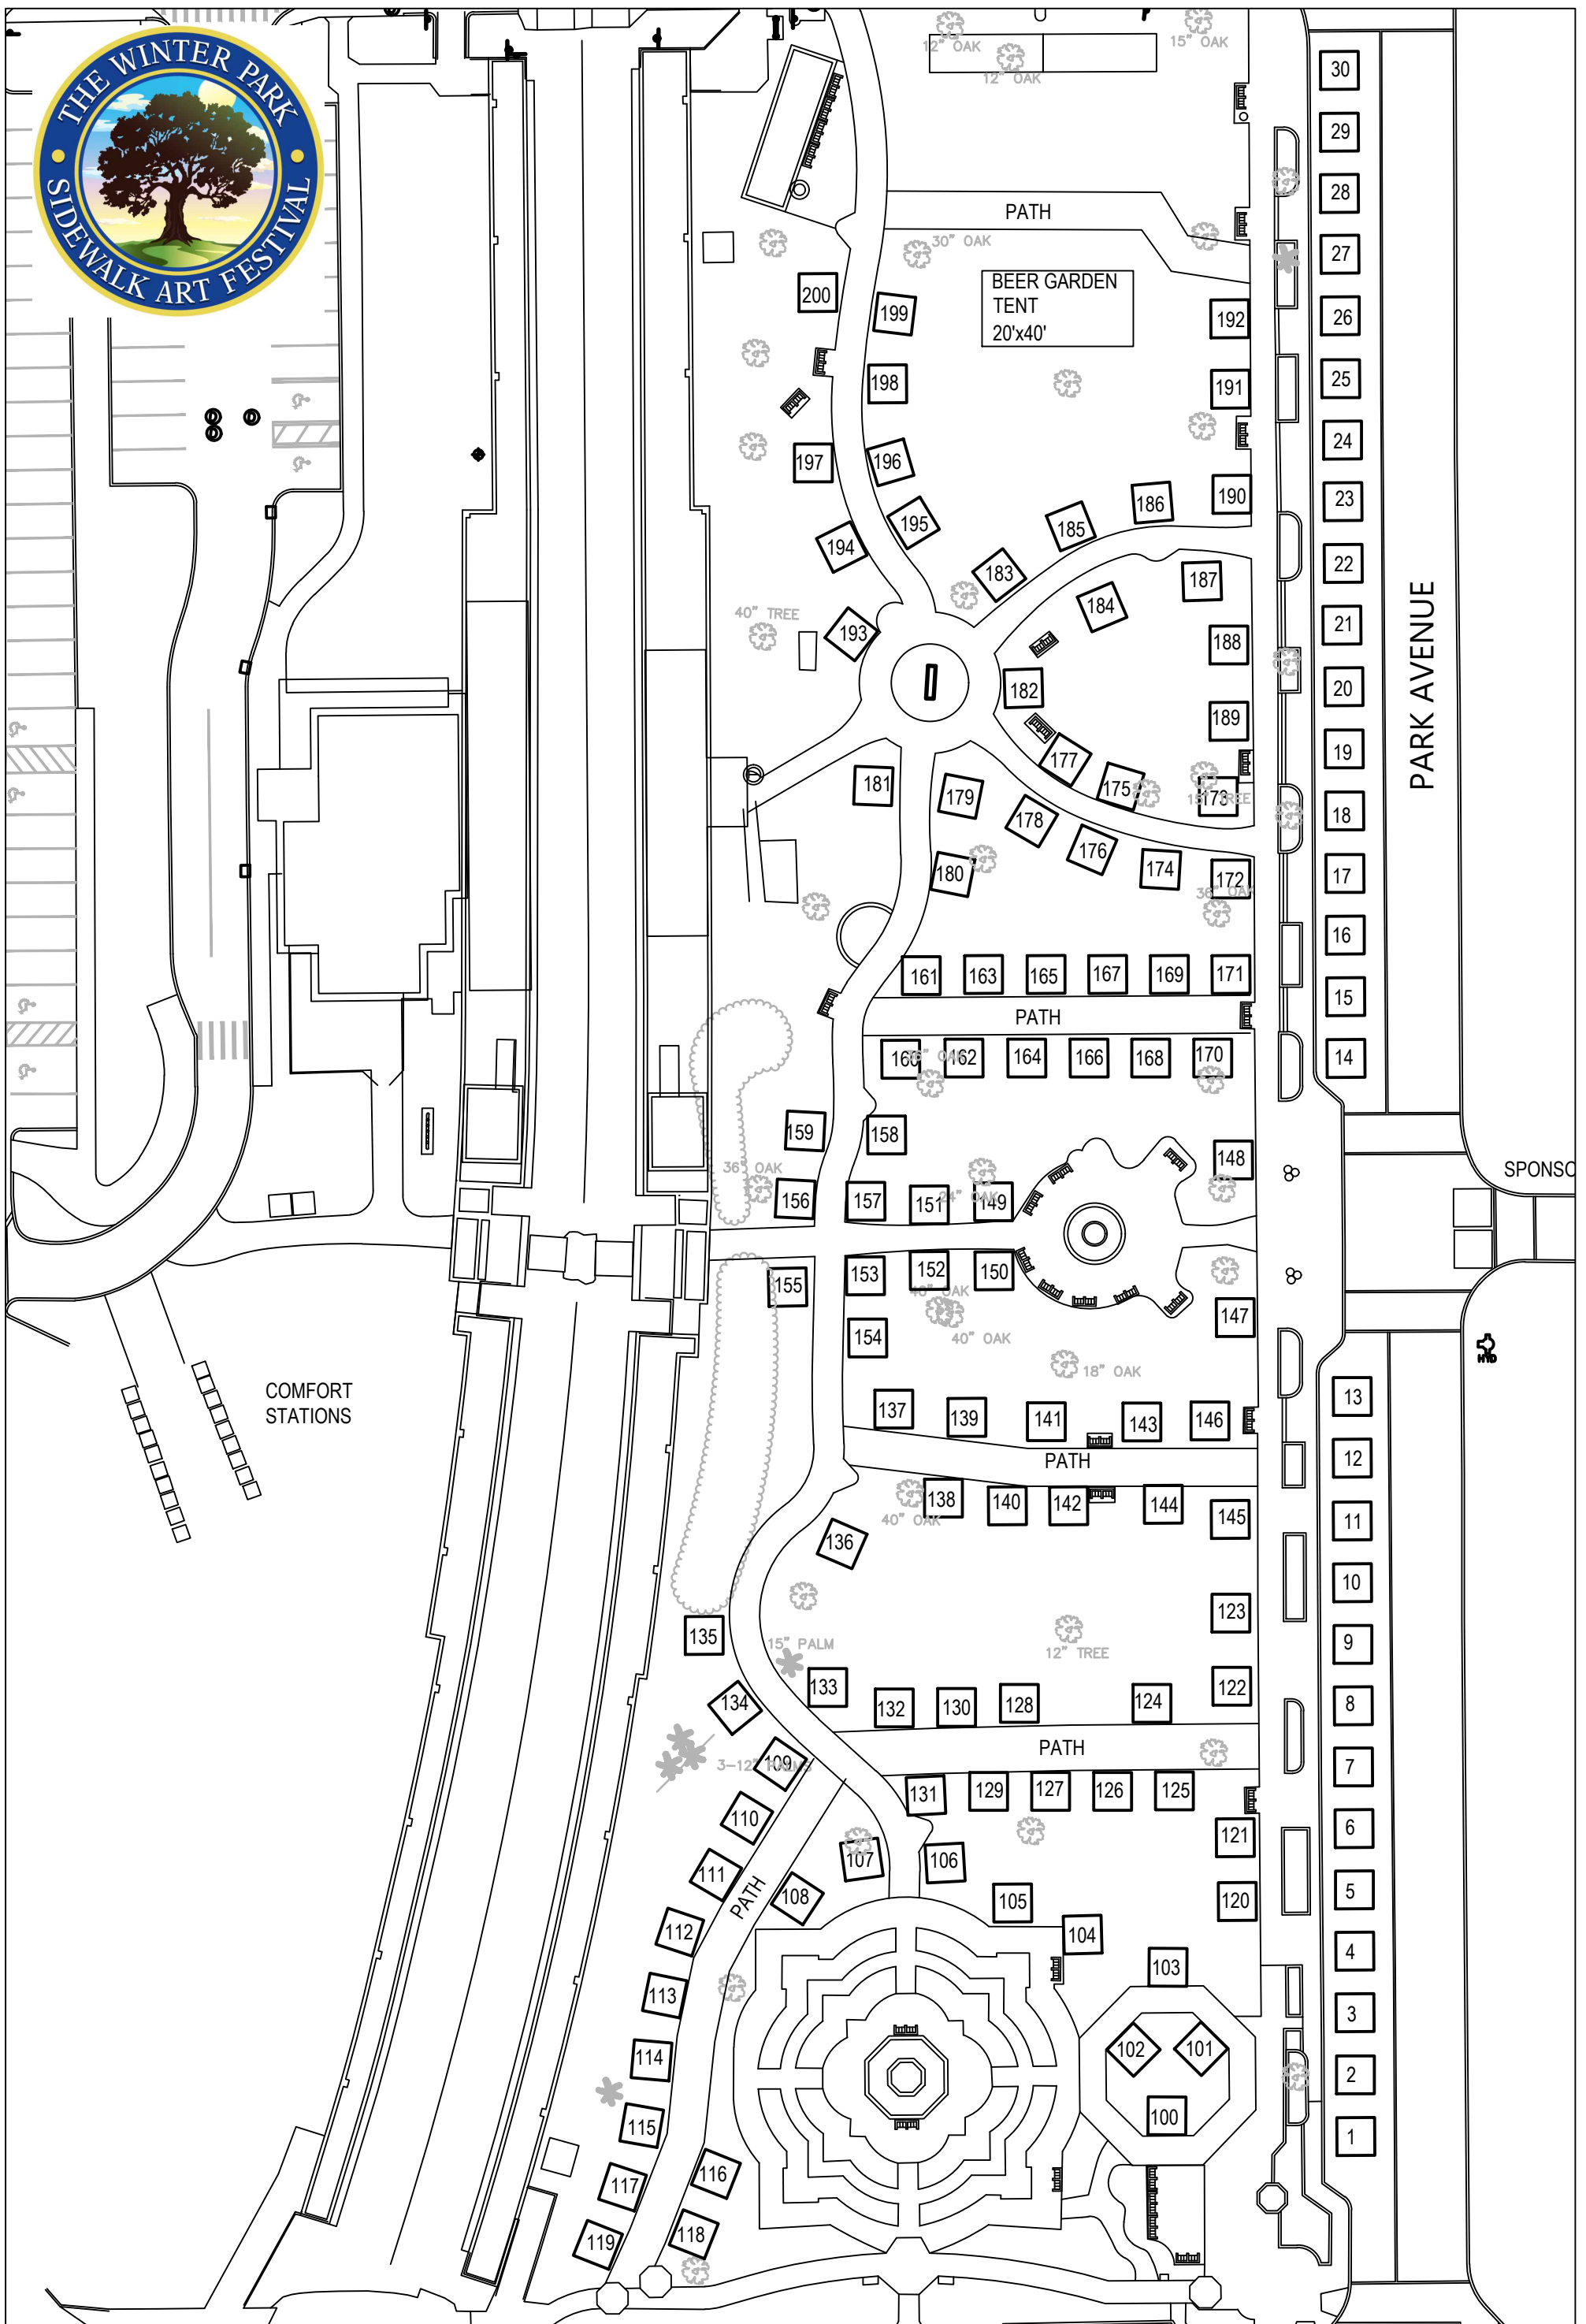

THE WINTER PARK SIDEWALK ART FESTIVAL - TENT LAYOUT, NORTH PARK
11-04-2023, 1" = 40' - 88 total tents (including 3 EA's)

THE WINTER PARK SIDEWALK ART FESTIVAL - TENT LAYOUT, SOUTH PARK
11-04-2023, 1"=40' - 131 total tents