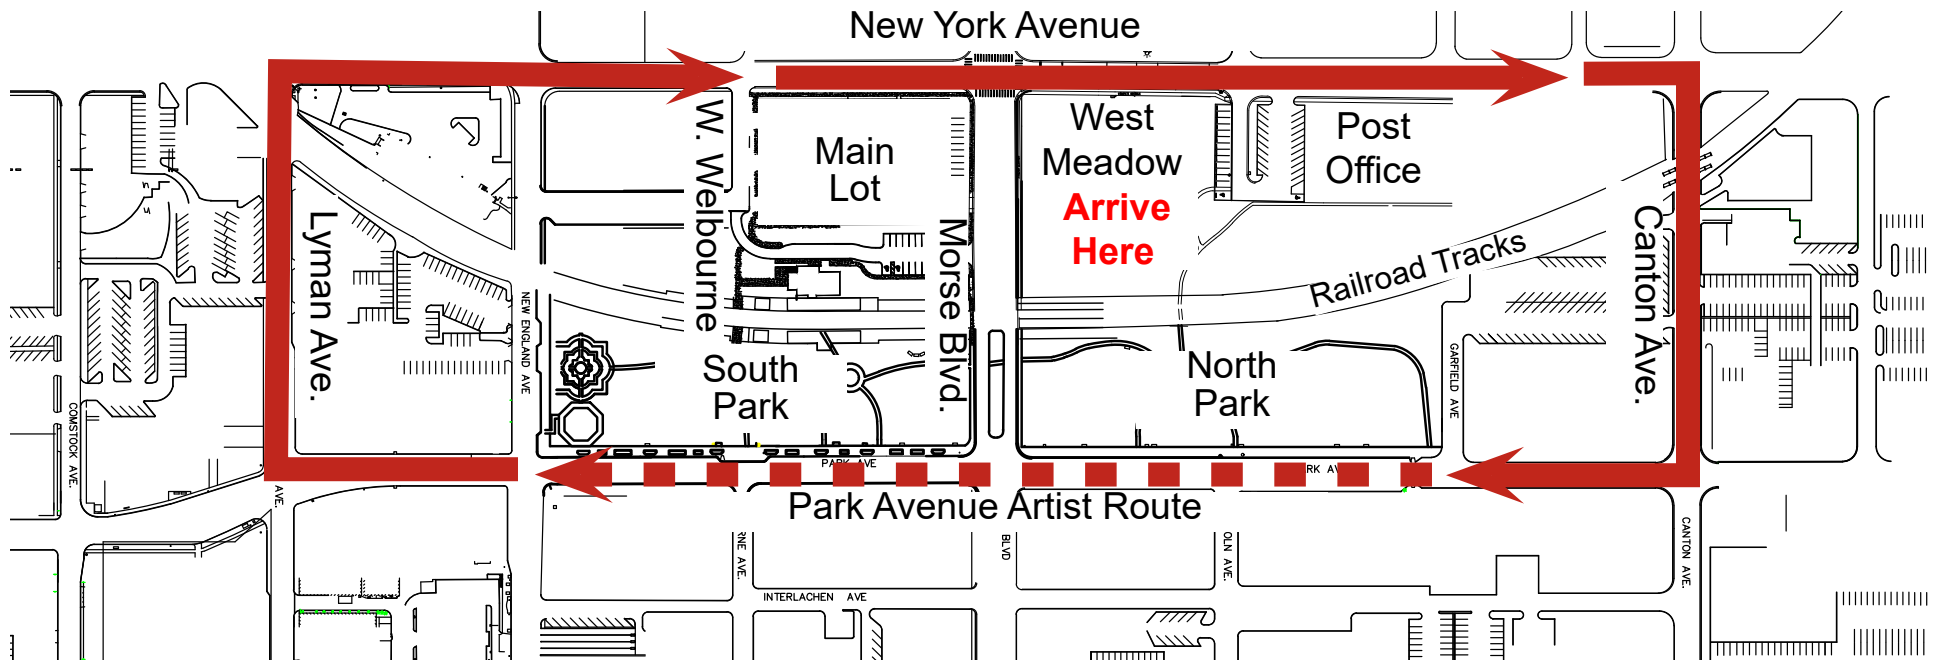

Artist Load-In and Load-Out Route

The 63rd Winter Park Sidewalk Art Festival, 2022

Thursday, Load-In for Artists in Booths 100's & 200's:

Arrive at West Meadow and follow instructions, then move to Park Avenue where Police will have additional instructions.

Friday, Load-In for Artists in Booths 1-60:

Follow arrows to Park Avenue where Police will give additional instructions. Set up may begin as early as 5:00am and vehicles must leave Park Avenue by 8:00am.

Sunday Evening Load-Out for all Artists:

The Police have this well organized and will park you as close as possible to your booth area. Follow arrows to Park Avenue and form two lines - those with booths in North Park on the right and those with booths in South Park on the left, then follow Police directions.