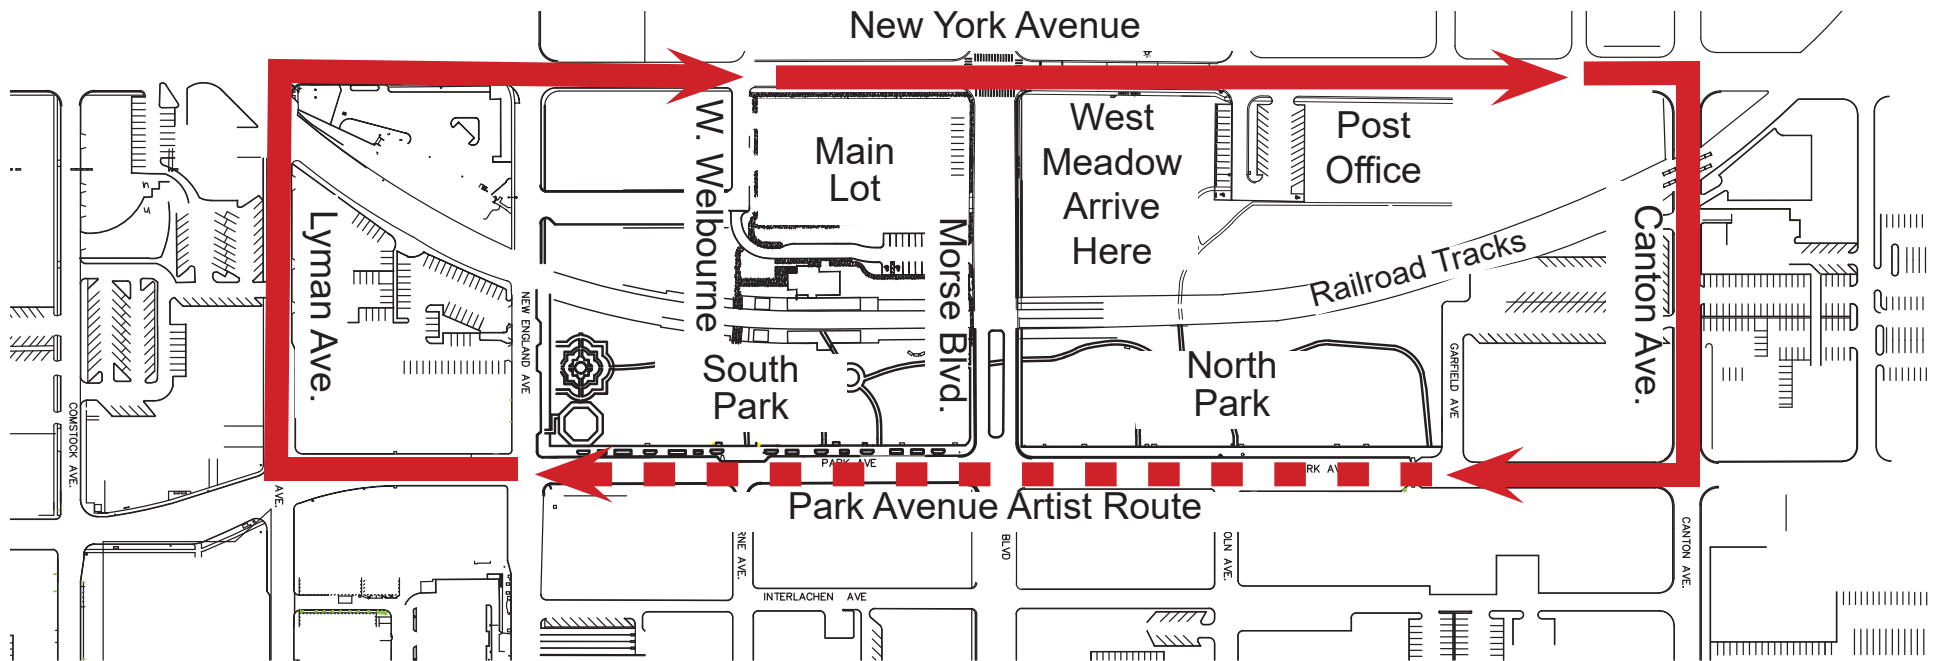

# Artist Load-In and Load-Out Route

### **Thursday, Load-In for Artists with Appointments:**

Arrive at West Meadow and follow instructions, then move to Park Avenue where Police will have additional instructions.

### **Friday, Load-In for Artists in Booths 1-80:**

Follow arrows to Park Avenue where Police will give additional instructions. Vehicles must leave Park Avenue by 8:30 am.

### **Sunday Evening Load-Out for all Artists:**

The Police have this well organized and will park you as close as possible to your booth area. Follow arrows to Park Avenue and form two lines - those with booths in North Park on the right and those with booths in South Park on the left, then follow Police directions.